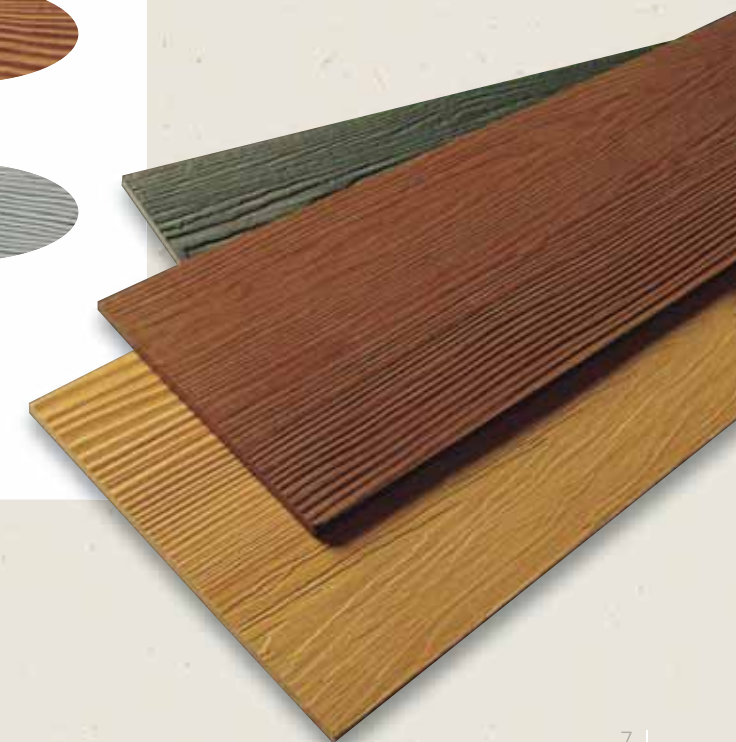

### The CertainTeed WeatherBoards color palette of stains

Redwood

Mahogany

Maple

Cedar

Emerald

Slate

Colors shown are representative of finished product and are as accurate as printing methods permit. Stains are intended to look like natural wood so variations in shading and hues can be expected.