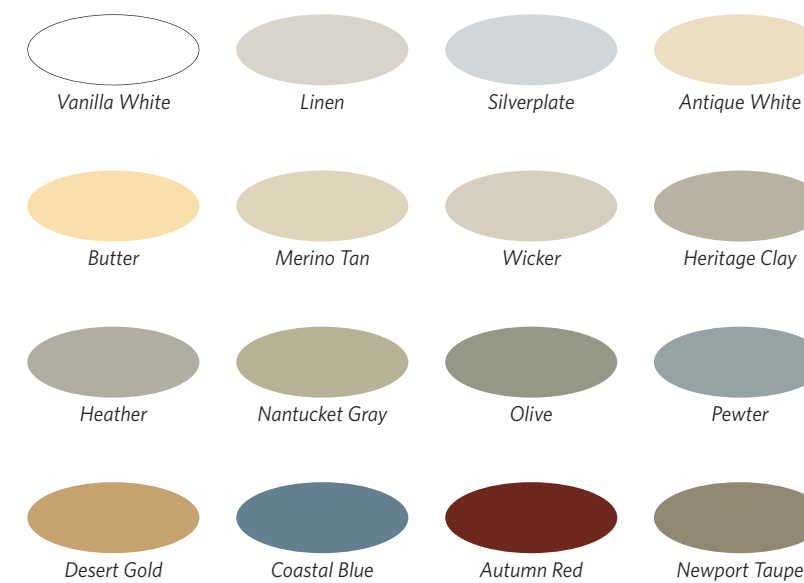

# Our FiberCement May Be Green,

Shown in Coastal Blue

Shown in Desert Gold, Butter, Merino Tan and Autumn Red

## CertainTeed ColorMax™ FiberCement Siding

Sixteen perfect colors and one ideal vision:

A beautiful new home.

CertainTeed ColorMax fills the spectrum of design possibilities with vivid shades and deep, rich tones.

16 Designer Colors

- Color is applied over our proprietary FiberTect® sealant/primer, engineered to seal against moisture
- 15-year limited paint warranty\*

Patented protective plastic cover ensures siding remains scratch-free through shipping and installation.

## But Our Choices Are Even More Colorful.

The CertainTeed ColorMax color palette

Colors shown are as accurate as printing methods will permit.

Shown in Autumn Red