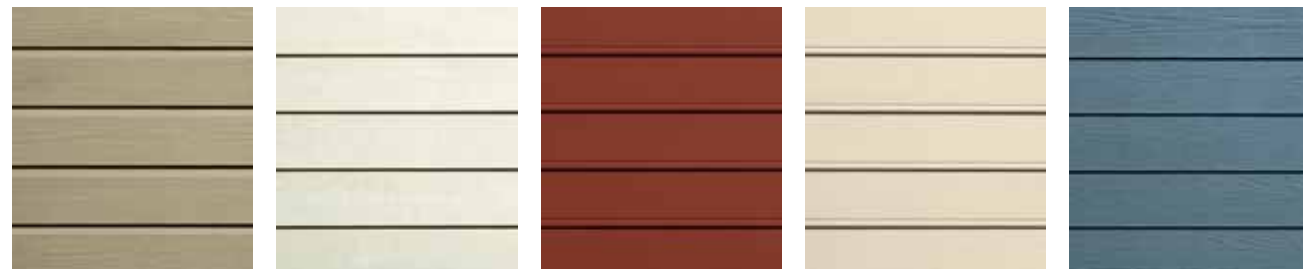

Lap Siding*

*Textured
Dutchlap Siding*
8-1/4" x 12'

Smooth Lap Siding
5-1/4" x 12' 8-1/4" x 12'
6-1/4" x 12' 9-1/4" x 12'
7-1/4" x 12' 12" x 12'

*Smooth Beaded
Lap Siding*
7-1/2" x 12'

*Textured Beaded
Lap Siding*
7-1/2" x 12'

Cedar Lap Siding
5-1/4" x 12' 8-1/4" x 12'
6-1/4" x 12' 9-1/4" x 12'
7-1/4" x 12' 12" x 12'